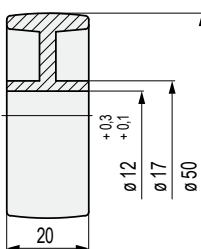

Part. **S0020**

Part. **S0021**

Rollers

Code	Bore dia. Df mm
S002051410	7
S002151420	5,5
S002151430	9,5
S002151440	10,5

- Material: polyamide PA (black).
- Packaging: 200 pieces.

Part. **S0016**

Roller

Code
51400

- Material: polyamide PA (black).
- Packaging: 100 pieces..

Part. **S0076**

Roller

Code
51390

- Material: roller in acetal POM (orange), bush in polyamide PA (white).
- Packaging: 100 pieces.

- Best Seller
- Standard
- On request: minimum quantity may apply. Consult our Customer Service for availability.