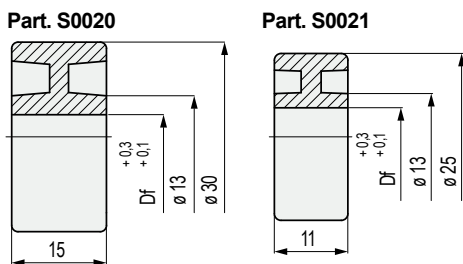

Part. **S0020**

Part. **S0021**

Rollers

Code	Bore dia. Df mm
S002051410	7
S002151420	5,5
S002151430	9,5
S002151440	10,5

- Material: polyamide PA (black).
- Packaging: 200 pieces.

Part. **S0016**

Roller

Code
51400

- Material: polyamide PA (black).
- Packaging: 100 pieces..

Part. **S0076**

Roller

Code
51390

- Material: roller in acetal POM (orange), bush in polyamide PA (white).
- Packaging: 100 pieces.

- Best Seller
- Standard
- On request: minimum quantity may apply. Consult our Customer Service for availability.