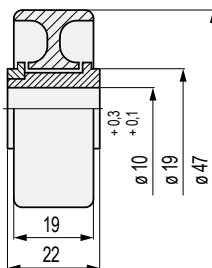

Part. **S0020**

Part. **S0021**

Rollers

Code	Bore dia. Df mm
S002051410	7
S002151420	5,5
S002151430	9,5
S002151440	10,5

- Material: polyamide PA (black).
- Packaging: 200 pieces.

Part. **S0016**

Roller

Code
51400

- Material: polyamide PA (black).
- Packaging: 100 pieces..

Part. **S0076**

Roller

Code
51390

- Material: roller in acetal POM (orange), bush in polyamide PA (white).
- Packaging: 100 pieces.

- Best Seller
- Standard
- On request: minimum quantity may apply. Consult our Customer Service for availability.